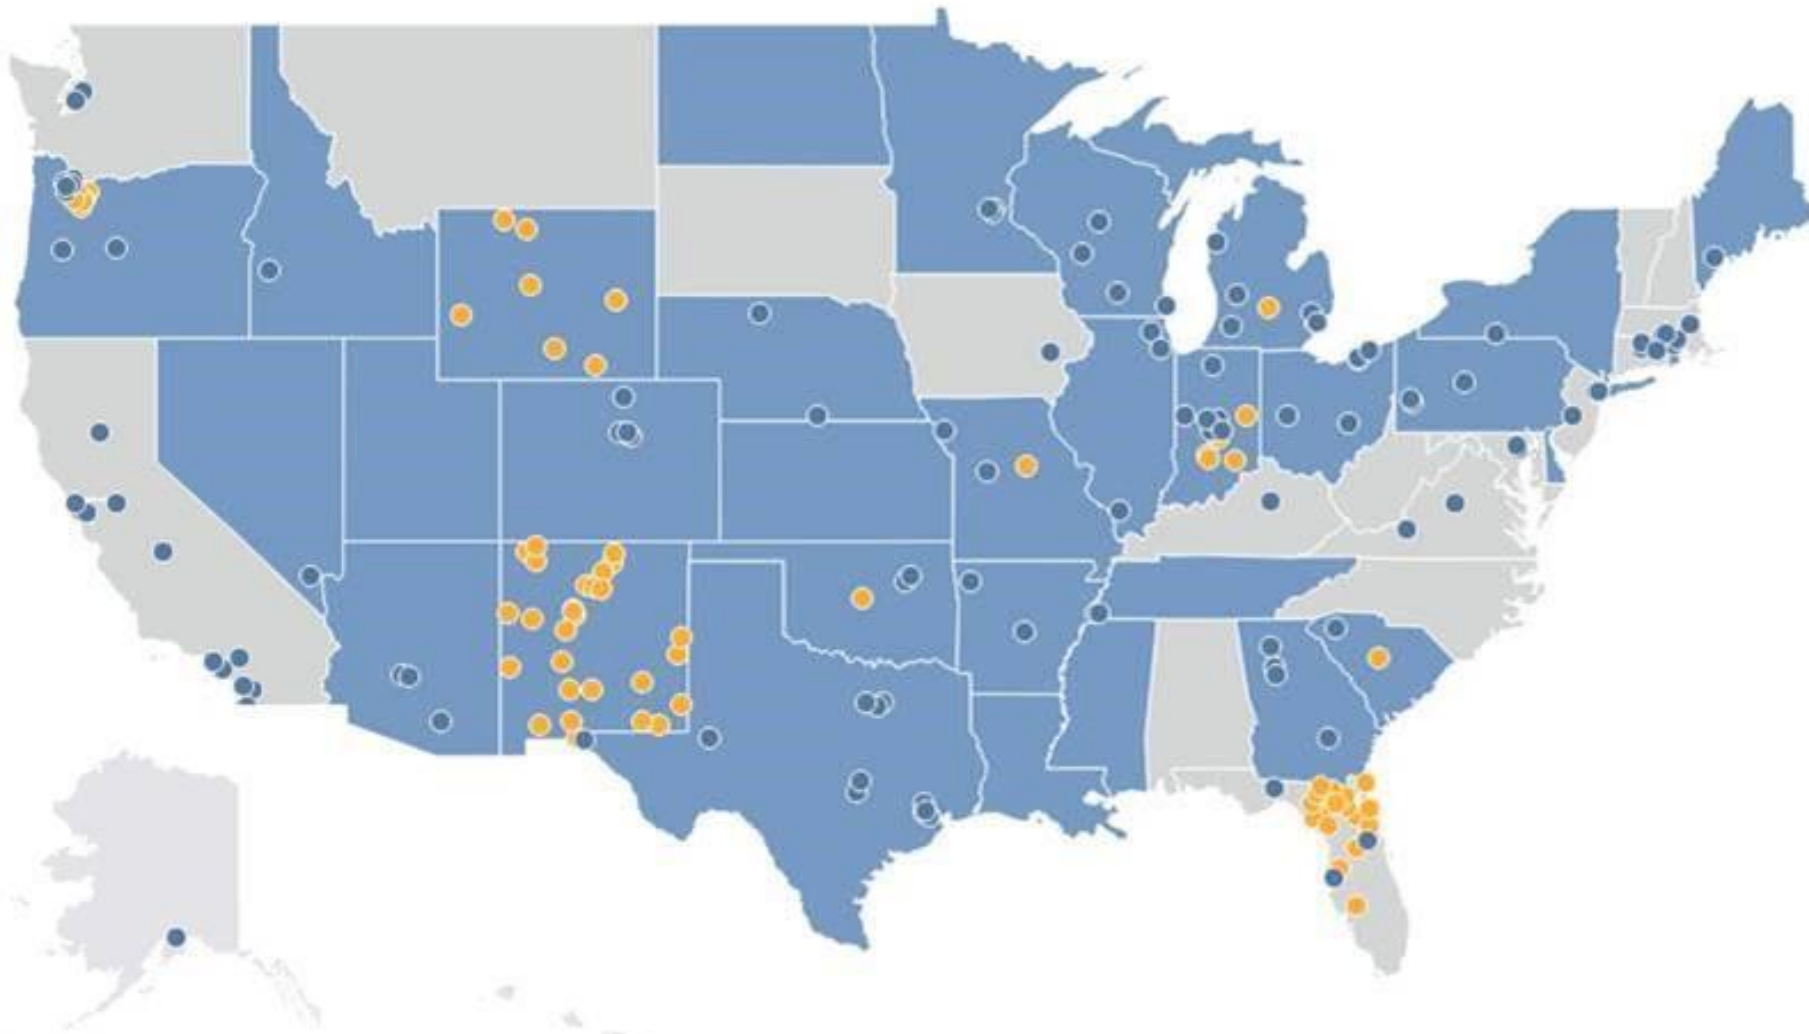

All the Ways FLCODE is
like the Daytona 500

I'm not crazy, I'm
just passionate...

TEAM

-  Owner
-  Team Manager
-  Crew Chief
-  Engine Specialist
-  Tire Specialist
-  Engineers
-  General Mechanics
-  Truck Driver

A pit crew in green uniforms is working on a white race car at night. The car has 'IMPACT' and 'CHEVROLET' branding. Crew members are using tools and equipment, including a large red and blue 'SUNOCO' fuel can. The scene is illuminated by stadium lights, and a large crowd is visible in the background.

The Power of a Great Pit Crew

Ed-Fi Alliance Adoption Overview

as of 11/1/2019
6:00 AM

32.3M (64%)
students

2.0M (64%)
teachers

32 (63%)
states (+DC)

11.9K (71%)
districts

308
licensed vendors

19 Member Districts

| FLCODE Summit
| Feb 2020
| 27 Districts Attended

Alachua	Bradford	Calhoun	Clay	DeSoto	Dixie	Hamilton
Hernando	Holmes	Lafayette	Leon	Levy	Madison	Hamilton
Hernando	Madison	Osceola	Pasco	PK Yonge	Putnam	Seminole
St. Johns	Sumter	Suwannee	Union	Volusia	Walton	