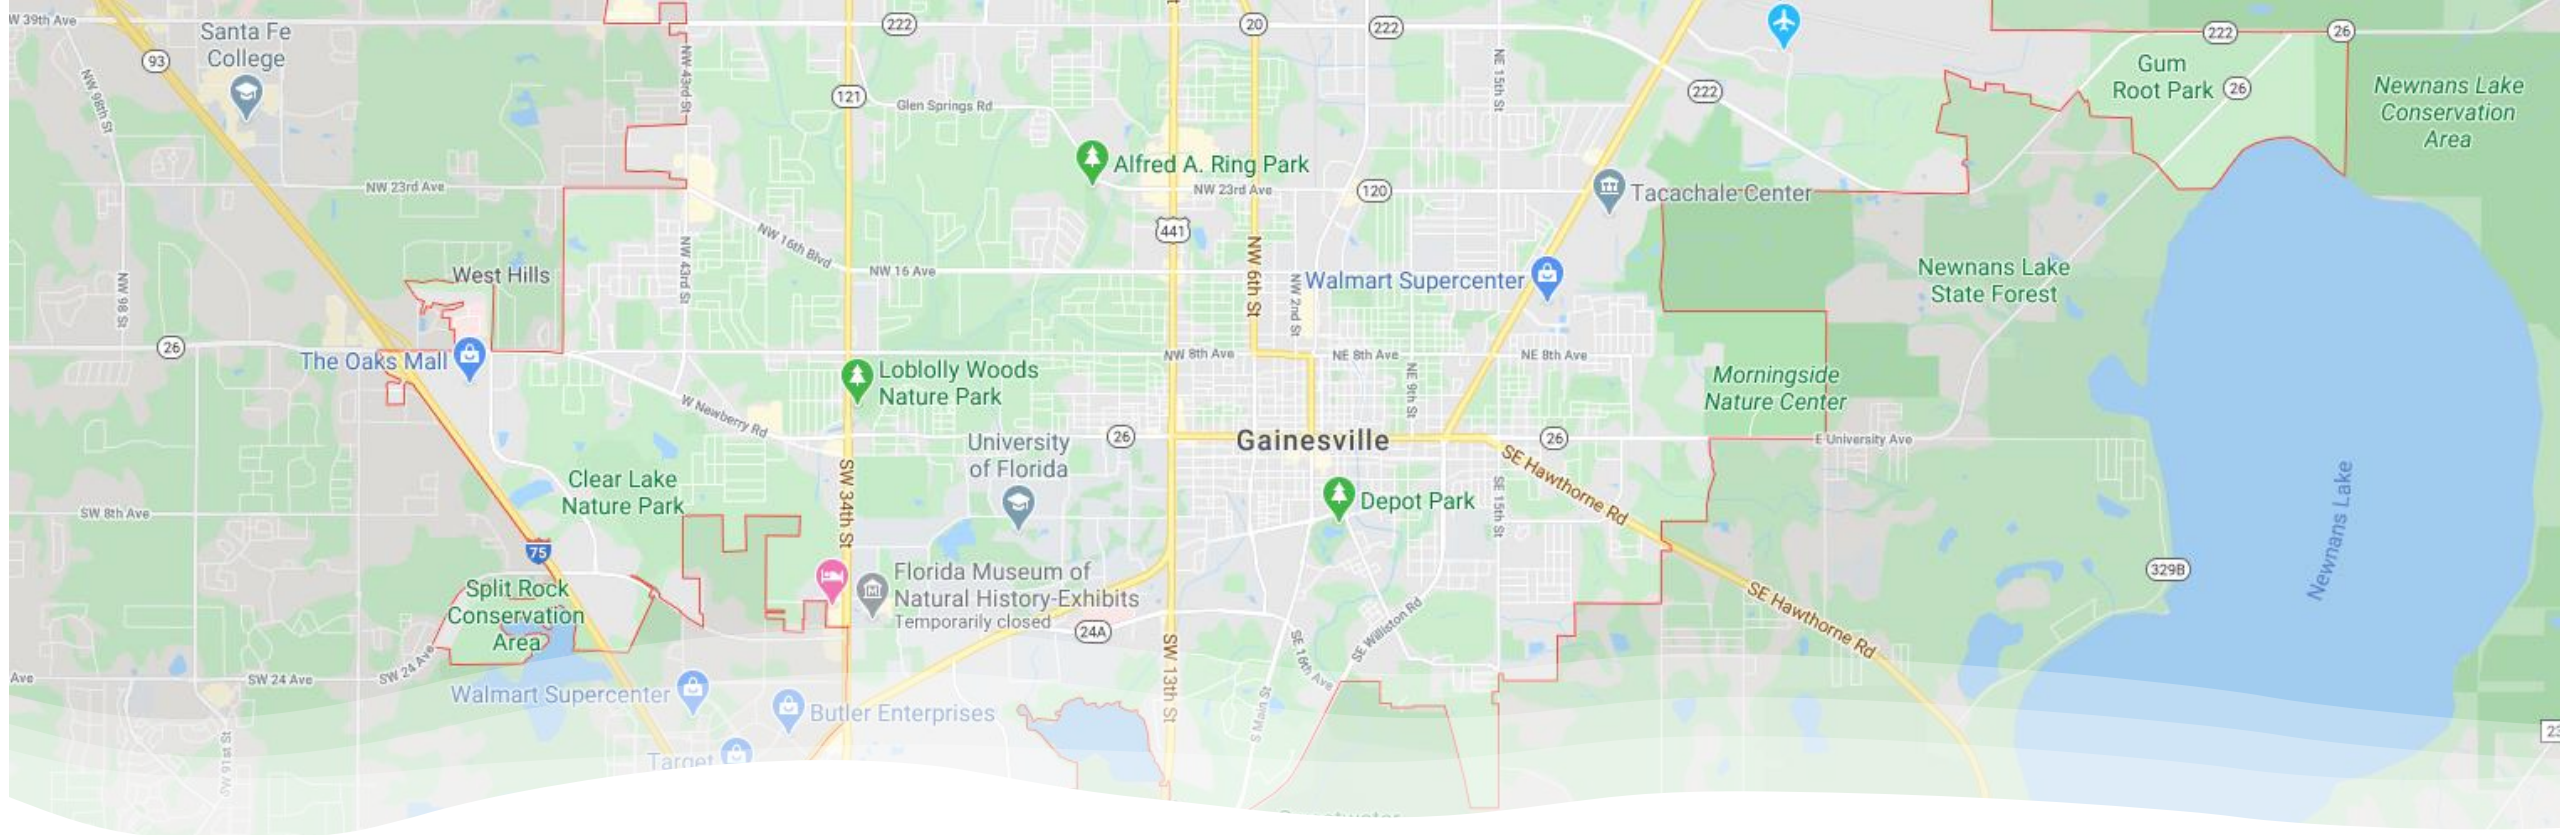

| FLCODE Summit
| Feb 2020
| 27 Districts Attended

Alachua	Bradford	Calhoun	Clay	DeSoto	Dixie	Hamilton
Hernando	Holmes	Lafayette	Leon	Levy	Madison	Hamilton
Hernando	Madison	Osceola	Pasco	PK Yonge	Putnam	Seminole
St. Johns	Sumter	Suwannee	Union	Volusia	Walton